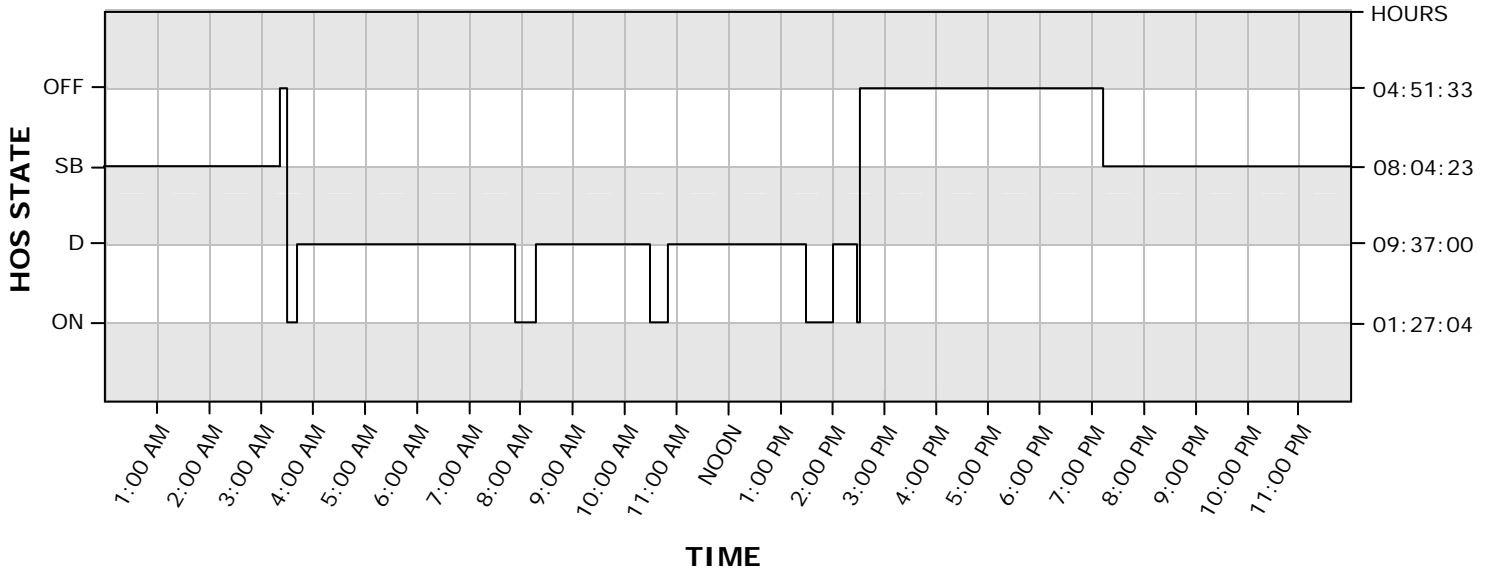

11/20/2008

514.3

00001126

DATE TOTAL MILES

DriverTech

John Smith

VEHICLES

CARRIER NAME

1960 South Milestone Drive
Salt Lake City, Utah 84104

DRIVER NAME

MAIN OFFICE ADDRESS

1960 South Milestone Drive
Salt Lake City, Utah 84104

CO-DRIVER NAME

CERTIFIED ON TRUCKPC

HOME TERMINAL ADDRESS

DRIVER SIGNATURE

TIME	DURATION	STATUS	LOCATION	COMMENT
11/20/2008 19:19:08	04:40:52	Sleeper berth	Hammond,IN	
11/20/2008 14:35:53	04:43:15	Off-duty	Hammond,IN	
11/20/2008 14:35:50	00:00:03	On-duty	Hammond,IN	
11/20/2008 14:01:44	00:34:06	Driving detected	Phoenix,IL	
11/20/2008 13:30:57	00:30:47	On-duty	Dolton,IL	
11/20/2008 10:49:25	02:41:32	Driving detected	Fremont,IN	
11/20/2008 10:30:46	00:18:39	On-duty	Fremont,IN	
11/20/2008 08:18:42	02:12:04	Driving detected	Clyde,OH	
11/20/2008 08:00:00	00:18:42	Pre-trip	Clyde,OH	
11/20/2008 07:50:06	00:09:54	On-duty	Clyde,OH	
11/20/2008 03:40:48	04:09:18	Driving detected	Burns Harbor,IN	
11/20/2008 03:32:13	00:08:35	Pre-trip	Burns Harbor,IN	
11/20/2008 03:31:49	00:00:24	On-duty	Burns Harbor,IN	
11/20/2008 03:23:31	00:08:18	Off-duty	Burns Harbor,IN	
11/20/2008 00:00:00	03:23:31	Sleeper berth	Burns Harbor,IN	
11/20/2008 14:21:10		State Line Crossing IN	Lansing,IL	
11/20/2008 13:16:55		State Line Crossing IL	Lansing,IL	
11/20/2008 10:11:12		State Line Crossing IN	Metz,IN	
11/20/2008 05:58:09		State Line Crossing OH	Metz,IN	

REMARKS/AMENDMENTS