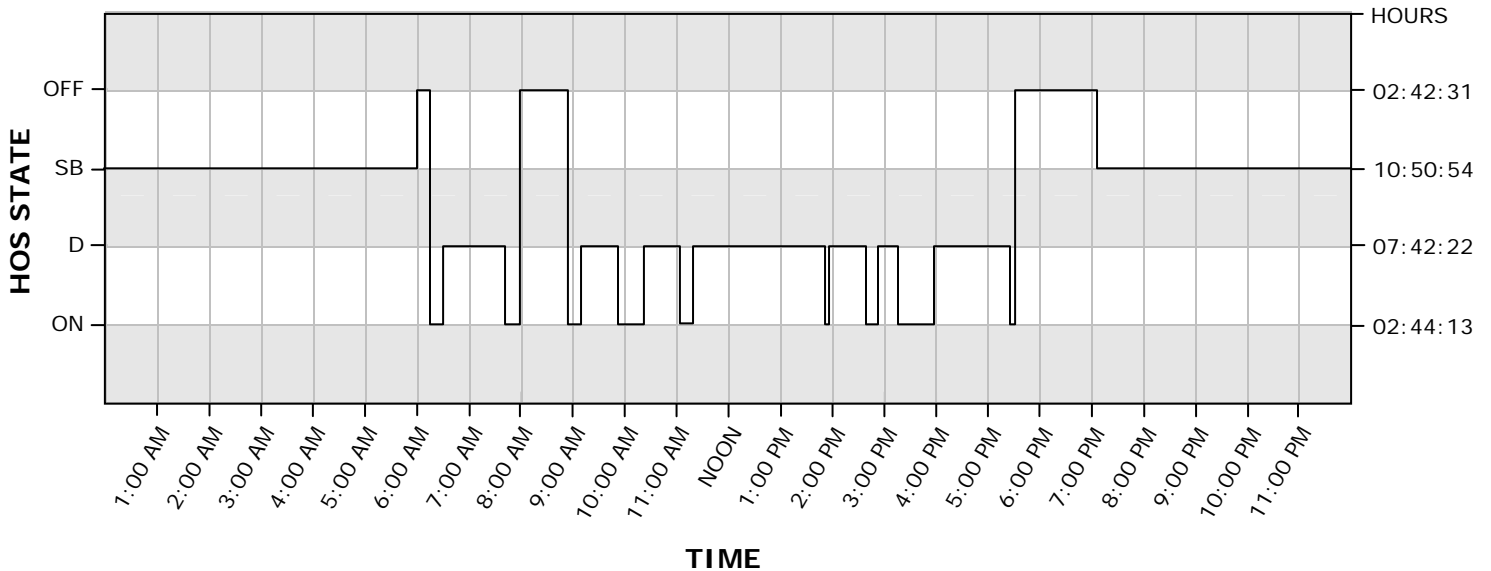

11/19/2008

375.1

00001126

DATE TOTAL MILES

DriverTech

John Smith

VEHICLES

CARRIER NAME

1960 South Milestone Drive
Salt Lake City, Utah 84104

DRIVER NAME

MAIN OFFICE ADDRESS

1960 South Milestone Drive
Salt Lake City, Utah 84104

CO-DRIVER NAME

CERTIFIED ON TRUCKPC

HOME TERMINAL ADDRESS

DRIVER SIGNATURE

TIME	DURATION	STATUS	LOCATION	COMMENT
11/19/2008 19:08:15	04:51:45	Sleeper berth	Burns Harbor, IN	
11/19/2008 17:30:42	01:37:33	Off-duty	Burns Harbor, IN	
11/19/2008 17:23:39	00:07:03	On-duty	Burns Harbor, IN	
11/19/2008 15:56:13	01:27:26	Driving detected	Bedford Park, IL	
11/19/2008 15:16:25	00:39:48	On-duty	Bedford Park, IL	
11/19/2008 14:51:38	00:24:47	Driving detected	Willow Springs, IL	
11/19/2008 14:37:24	00:14:14	On-duty	Willow Springs, IL	
11/19/2008 13:52:05	00:45:19	Driving detected	Minooka, IL	
11/19/2008 13:43:53	00:08:12	On-duty	Minooka, IL	
11/19/2008 11:23:11	02:20:42	Driving detected	Walcott, IA	
11/19/2008 11:04:51	00:18:20	On-duty	Walcott, IA	
11/19/2008 10:18:20	00:46:31	Driving detected	Iowa City, IA	
11/19/2008 09:49:33	00:28:47	On-duty	Iowa City, IA	
11/19/2008 09:06:14	00:43:19	Driving detected	Cedar Rapids, IA	
11/19/2008 08:51:53	00:14:21	On-duty	Cedar Rapids, IA	
11/19/2008 07:59:26	00:52:27	Off-duty	Cedar Rapids, IA	
11/19/2008 07:40:51	00:18:35	On-duty	Cedar Rapids, IA	
11/19/2008 06:26:33	01:14:18	Driving detected	Walcott, IA	
11/19/2008 06:11:40	00:14:53	Pre-trip	Walcott, IA	
11/19/2008 05:59:09	00:12:31	Off-duty	Walcott, IA	
11/19/2008 00:00:00	05:59:09	Sleeper berth	Walcott, IA	
11/19/2008 16:43:38		State Line Crossing IN	Whiting, IN	
11/19/2008 11:47:22		State Line Crossing IL	Rapids City, IL	

REMARKS/AMENDMENTS