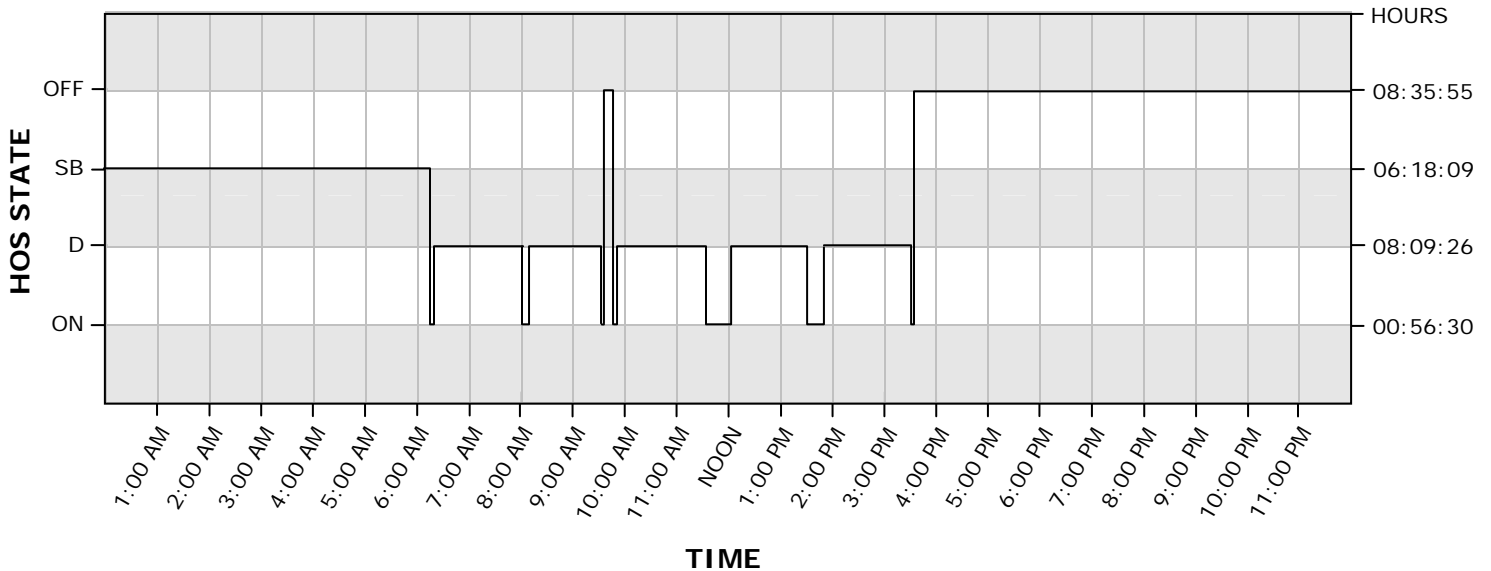

CERTIFIED ON TRUCKPC

HOME TERMINAL ADDRESS

DRIVER SIGNATURE

TIME	DURATION	STATUS	LOCATION	COMMENT
11/21/2008 15:34:58	08:25:02	Off-duty	Armada,MI	
11/21/2008 15:34:53	00:00:05	On-duty	Armada,MI	
11/21/2008 13:47:30	01:47:23	Driving detected	Dexter,MI	
11/21/2008 13:31:35	00:15:55	On-duty	Dexter,MI	
11/21/2008 12:05:00	01:26:35	Driving detected	Galesburg,MI	
11/21/2008 11:55:00	00:10:00	Pre-trip	Galesburg,MI	
11/21/2008 11:43:31	00:11:29	On-duty	Galesburg,MI	
11/21/2008 09:46:33	01:56:58	Driving detected	Burns Harbor,IN	
11/21/2008 09:45:49	00:00:44	On-duty	Burns Harbor,IN	
11/21/2008 09:34:56	00:10:53	Off-duty	Burns Harbor,IN	
11/21/2008 09:34:54	00:00:02	On-duty	Burns Harbor,IN	
11/21/2008 08:18:32	01:16:22	Driving detected	Cicero,IL	
11/21/2008 08:04:12	00:14:20	On-duty	Cicero,IL	
11/21/2008 06:22:04	01:42:08	Driving detected	Hammond,IN	
11/21/2008 06:18:09	00:03:55	On-duty	Hammond,IN	
11/21/2008 00:00:00	06:18:09	Sleeper berth	Hammond,IN	
11/21/2008 10:11:44		State Line Crossing MI	New Buffalo,MI	
11/21/2008 09:02:59		State Line Crossing IN	Whiting,IN	
11/21/2008 06:37:29		State Line Crossing IL	Lansing,IL	