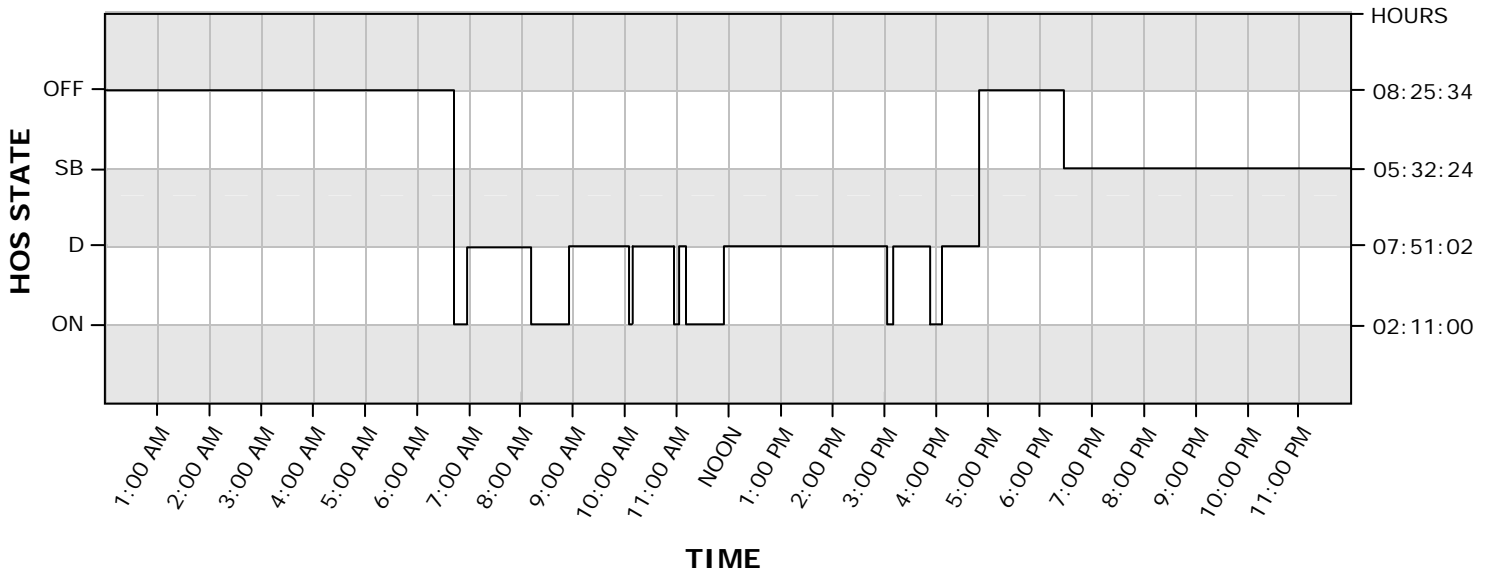

DRIVER SIGNATURE

TIME	DURATION	STATUS	LOCATION	COMMENT
11/23/2008 18:27:36	05:32:24	Sleeper berth	Burns Harbor,IN	
11/23/2008 16:45:16	01:42:20	Off-duty	Burns Harbor,IN	
11/23/2008 16:45:12	01:42:24	Off Duty (Edited)	Burns Harbor,IN	
11/23/2008 16:06:29	00:38:43	Driving detected	Dolton,IL	
11/23/2008 15:50:00	00:16:29	Pre-trip	Dolton,IL	
11/23/2008 15:49:25	00:00:35	On-duty	Dolton,IL	
11/23/2008 15:13:49	00:35:36	Driving detected	Willow Springs,IL	
11/23/2008 15:02:42	00:11:07	On-duty	Willow Springs,IL	
11/23/2008 11:55:41	03:07:01	Driving detected	Brownlee Park,MI	
11/23/2008 11:46:44	00:08:57	Pre-trip	Battle Creek,MI	
11/23/2008 11:13:25	00:33:19	On-duty	Brownlee Park,MI	
11/23/2008 11:04:30	00:08:55	Driving detected	Ceresco,MI	
11/23/2008 10:57:54	00:06:36	On-duty	Ceresco,MI	
11/23/2008 10:11:02	00:46:52	Driving detected	Grass Lake,MI	
11/23/2008 10:07:01	00:04:01	On-duty	Grass Lake,MI	
11/23/2008 08:54:49	01:12:12	Driving detected	Woodhaven,MI	
11/23/2008 08:20:00	00:34:49	Pre-trip	Woodhaven,MI	
11/23/2008 08:17:49	00:02:11	On-duty	Woodhaven,MI	
11/23/2008 06:56:06	01:21:43	Driving detected	Armada,MI	
11/23/2008 06:43:17	00:12:49	Pre-trip	Armada,MI	
11/23/2008 06:43:10	00:00:07	On-duty	Armada,MI	
11/23/2008 00:00:00	06:43:10	Off-duty	Armada,MI	
11/23/2008 16:19:55		State Line Crossing IN	Lansing,IL	
11/23/2008 14:33:57		State Line Crossing IL	Lansing,IL	
11/23/2008 13:48:51		State Line Crossing IN	New Buffalo,MI	