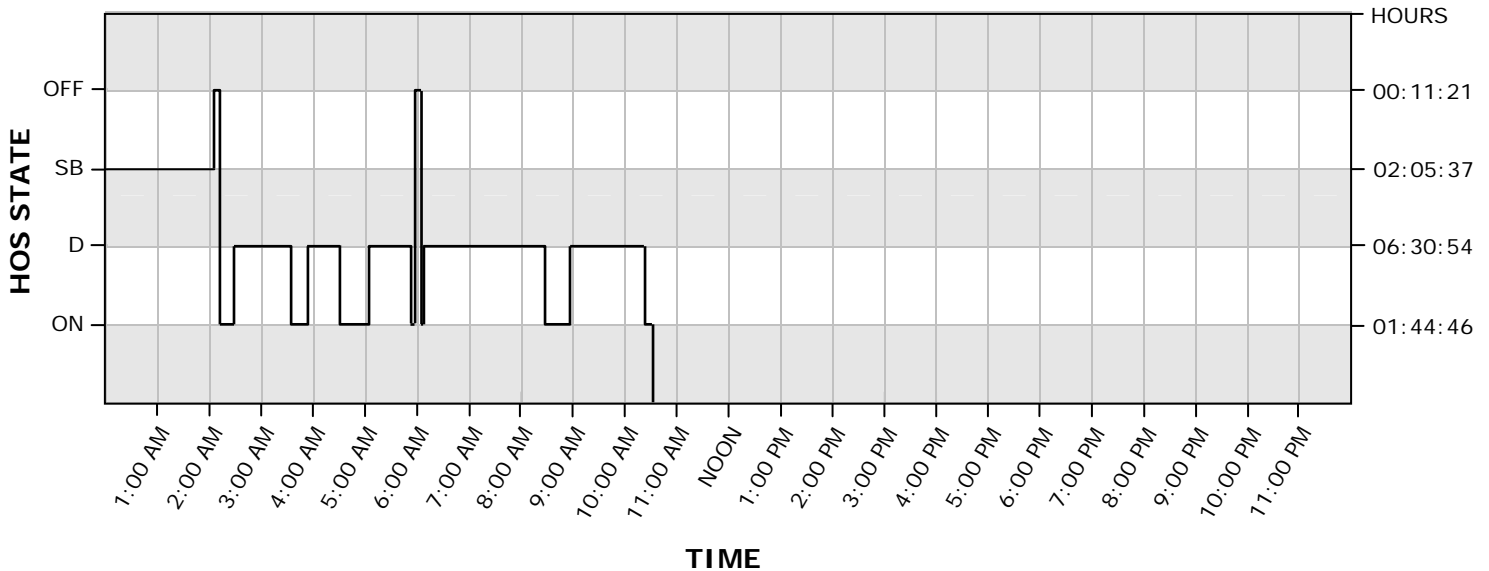

TIME	DURATION	STATUS	LOCATION	COMMENT
11/26/2008 10:23:30	00:09:08	On-duty	Dexter,MI	
11/26/2008 08:56:55	01:26:35	Driving detected	Coldwater,MI	
11/26/2008 08:45:00	00:11:55	Pre-trip	Coldwater,MI	
11/26/2008 08:32:14	00:12:46	On-duty	Coldwater,MI	
11/26/2008 06:04:59	02:27:15	Driving detected	Burns Harbor,IN	
11/26/2008 06:04:33	00:00:26	On-duty	Burns Harbor,IN	
11/26/2008 05:57:48	00:06:45	Off-duty	Burns Harbor,IN	
11/26/2008 05:57:42	00:00:06	On-duty	Burns Harbor,IN	
11/26/2008 05:01:56	00:55:46	Driving detected	Cicero,IL	
11/26/2008 04:50:51	00:11:05	Pre-trip	Cicero,IL	
11/26/2008 04:28:17	00:22:34	On-duty	Cicero,IL	
11/26/2008 03:52:50	00:35:27	Driving detected	Phoenix,IL	
11/26/2008 03:34:52	00:17:58	On-duty	Dolton,IL	
11/26/2008 02:29:01	01:05:51	Driving detected	Rolling Prairie,IN	
11/26/2008 02:12:12	00:16:49	Pre-trip	Rolling Prairie,IN	
11/26/2008 02:10:13	00:01:59	On-duty	Rolling Prairie,IN	
11/26/2008 02:05:37	00:04:36	Off-duty	Rolling Prairie,IN	
11/26/2008 00:00:00	02:05:37	Sleeper berth	Rolling Prairie,IN	
11/26/2008 08:14:46		State Line Crossing MI	Kinderhook,MI	
11/26/2008 05:24:46		State Line Crossing IN	Whiting,IN	
11/26/2008 03:23:06		State Line Crossing IL	Lansing,IL	