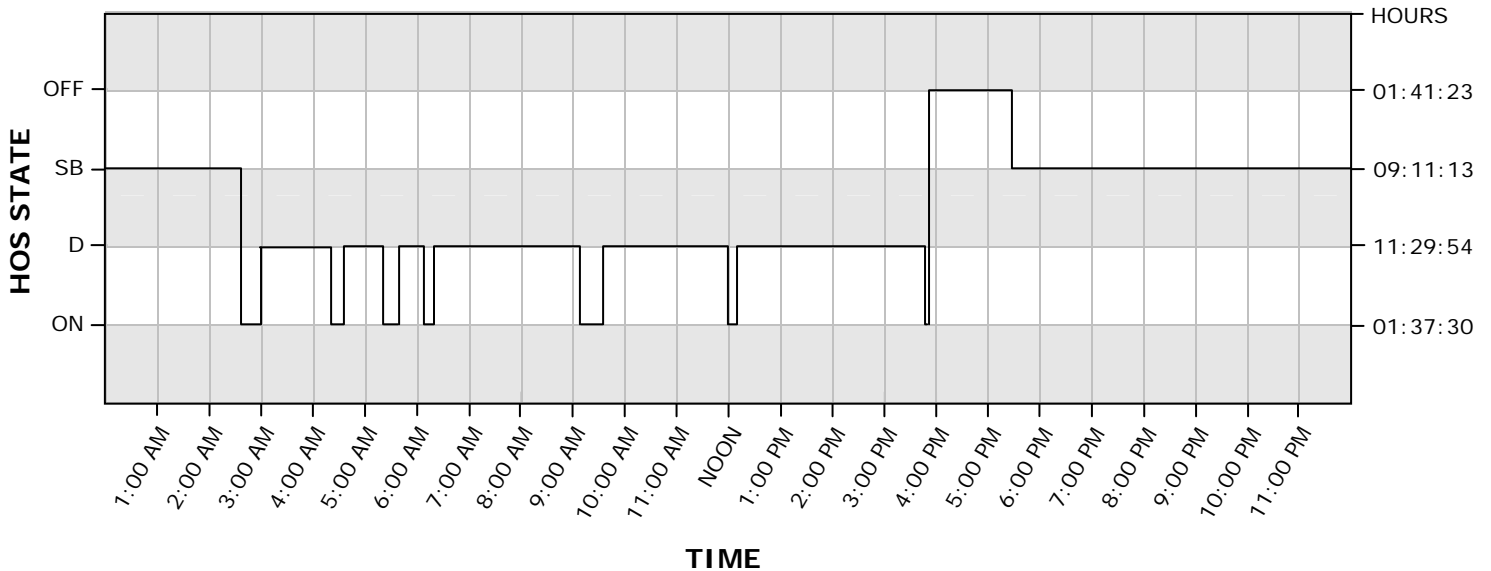

HOME TERMINAL ADDRESS

DRIVER SIGNATURE

TIME	DURATION	STATUS	LOCATION	COMMENT
11/25/2008 17:30:54	06:29:06	Sleeper berth	Rolling Prairie,IN	
11/25/2008 15:49:31	01:41:23	Off-duty	Rolling Prairie,IN	
11/25/2008 15:49:24	00:00:07	On-duty	Rolling Prairie,IN	
11/25/2008 12:10:24	03:39:00	Driving detected	Clyde,OH	
11/25/2008 11:59:38	00:10:46	Pre-trip	Clyde,OH	
11/25/2008 09:36:50	02:22:48	Driving detected	Fremont,IN	
11/25/2008 09:12:30	00:24:20	On-duty	Fremont,IN	
11/25/2008 06:20:03	02:52:27	Driving detected	Cicero,IL	
11/25/2008 06:08:58	00:11:05	Pre-trip	Cicero,IL	
11/25/2008 05:42:27	00:26:31	Driving detected	Willow Springs,IL	
11/25/2008 05:22:58	00:19:29	Pre-trip	Willow Springs,IL	
11/25/2008 04:43:24	00:39:34	Driving detected	Phoenix,IL	
11/25/2008 04:29:02	00:14:22	On-duty	Dolton,IL	
11/25/2008 02:59:28	01:29:34	Driving detected	Notre Dame,IN	
11/25/2008 02:45:00	00:14:28	Pre-trip	Notre Dame,IN	
11/25/2008 02:42:07	00:02:53	On-duty	Notre Dame,IN	
11/25/2008 00:00:00	02:42:07	Sleeper berth	Notre Dame,IN	
11/25/2008 14:09:04		State Line Crossing IN	Metz,IN	
11/25/2008 09:57:09		State Line Crossing OH	Metz,IN	
11/25/2008 06:44:05		State Line Crossing IN	Whiting,IN	