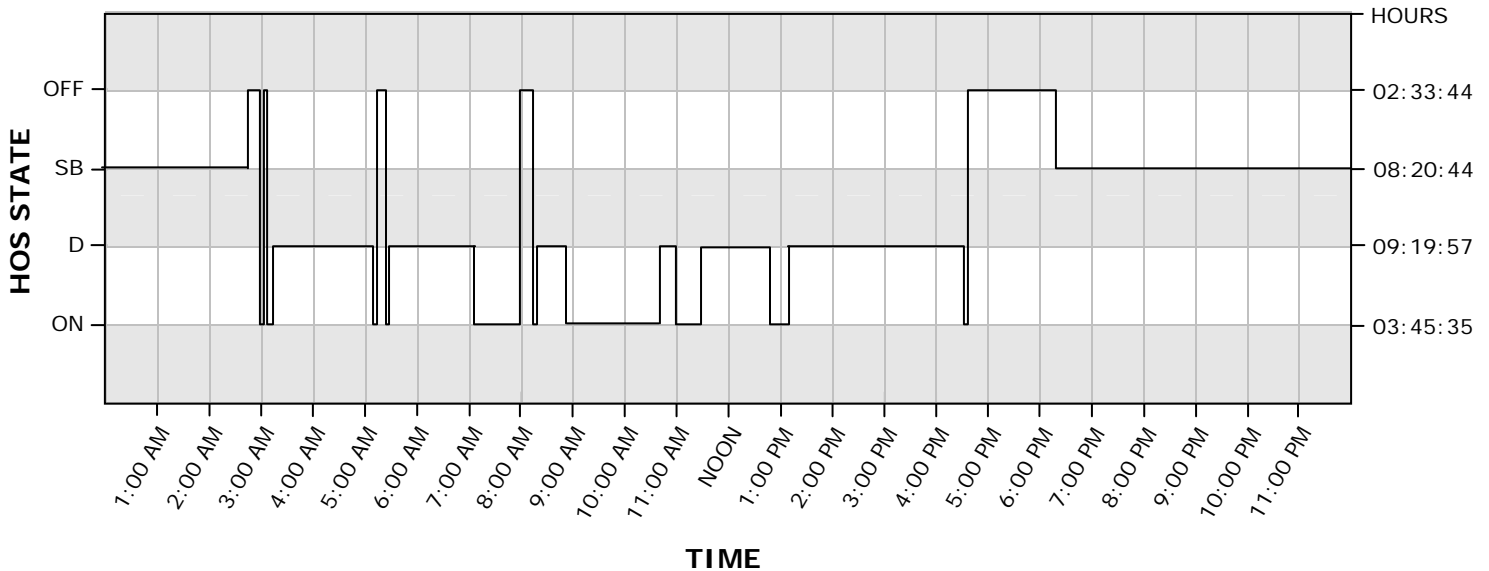

HOME TERMINAL ADDRESS

VEHICLES

John Smith

DRIVER NAME

CO-DRIVER NAME

CERTIFIED ON TRUCKPC

DRIVER SIGNATURE

TIME	DURATION	STATUS	LOCATION	COMMENT
11/24/2008 18:24:16	05:35:44	Sleeper berth	Notre Dame,IN	
11/24/2008 16:34:09	01:50:07	Off-duty	Notre Dame,IN	
11/24/2008 16:34:06	00:00:03	On-duty	Notre Dame,IN	
11/24/2008 13:06:57	03:27:09	Driving detected	Clyde,OH	
11/24/2008 12:55:21	00:11:36	Pre-trip	Clyde,OH	
11/24/2008 12:47:04	00:08:17	On-duty	Clyde,OH	
11/24/2008 11:29:03	01:18:01	Driving detected	Newport,MI	
11/24/2008 11:00:07	00:28:56	On-duty	Newport,MI	
11/24/2008 10:41:41	00:18:26	Driving detected	Woodhaven,MI	
11/24/2008 08:47:25	01:54:16	On-duty	Woodhaven,MI	
11/24/2008 08:17:41	00:29:44	Driving detected	Wayne,MI	
11/24/2008 08:17:36	00:00:05	On-duty	Wayne,MI	
11/24/2008 07:59:14	00:18:22	Off-duty	Wayne,MI	
11/24/2008 07:10:02	00:49:12	On-duty	Wayne,MI	
11/24/2008 05:24:56	01:45:06	Driving detected	Springfield Place,MI	
11/24/2008 05:23:50	00:01:06	On-duty	Springfield Place,MI	
11/24/2008 05:13:08	00:10:42	Off-duty	Springfield Place,MI	
11/24/2008 05:13:03	00:00:05	On-duty	Springfield Place,MI	
11/24/2008 03:11:32	02:01:31	Driving detected	Burns Harbor,IN	
11/24/2008 03:02:56	00:08:36	On-duty	Burns Harbor,IN	
11/24/2008 03:01:44	00:01:12	Off-duty	Burns Harbor,IN	
11/24/2008 03:00:28	00:01:16	Pre-trip	Burns Harbor,IN	
11/24/2008 02:58:21	00:02:07	On-duty	Burns Harbor,IN	
11/24/2008 02:45:00	00:13:21	Off Duty (Edited)	Burns Harbor,IN	
11/24/2008 00:00:00	02:45:00	Sleeper berth	Burns Harbor,IN	
11/24/2008 15:01:37		State Line Crossing IN	Metz,IN	
11/24/2008 11:49:11		State Line Crossing OH	Harbor View,OH	
11/24/2008 03:37:38		State Line Crossing MI	New Buffalo,MI	